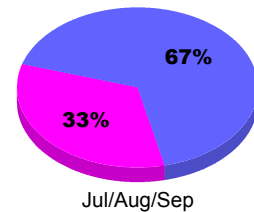

**Membership Results
2012-2013**

**Membership
2011-2012**

Month	Net Memb Goal	Actual New Memb	Actual Dropped Memb	Gain/Loss of Memb	Gain/Loss of Memb
Jul/Aug/Sep		27	-37	-10	-7
Totals		27	-37	-10	-7

Membership Results 2012-2013

Goal, New, Dropped, Gain/Loss

Comparison of Membership Gain/Loss

Current Year Compared to the Previous Year

Gender Comparison 2012-2013

Jul/Aug/Sep

Male Female