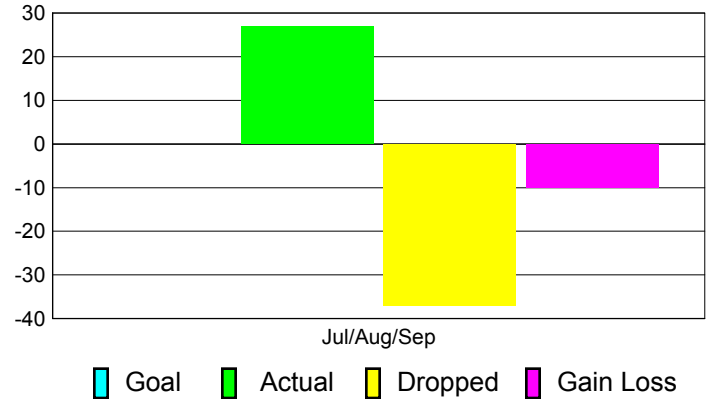

Membership Results 2012-2013

Goal, New, Dropped, Gain/Loss

Comparison of Membership Gain/Loss

Current Year Compared to the Previous Year